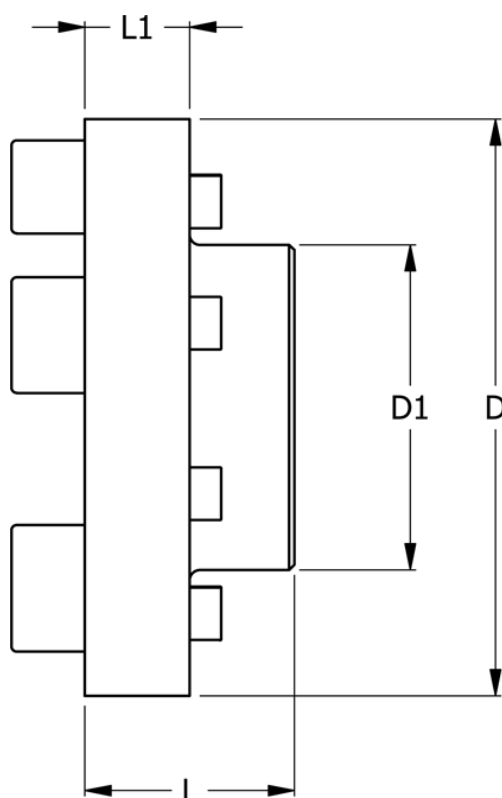

Article number: 330612523

Description: Coupling N-Eupex str. 125
Part 2 & 3 without bore

Measures

D	= 125
D1	= 75
L	= 50
L1	= 23
Max bore	= 45
Torque (N m)	= 240